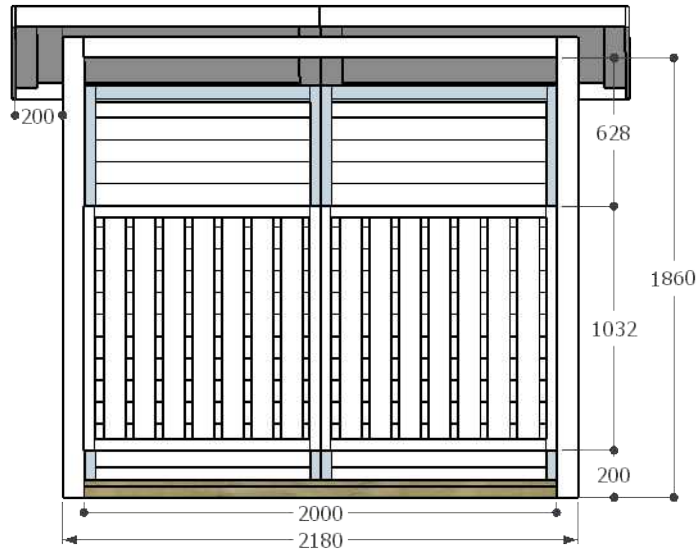

Front view

Side view

Pulpetti roskakatos
1 x 2 m

Isometric view

Rear view

M 1/32