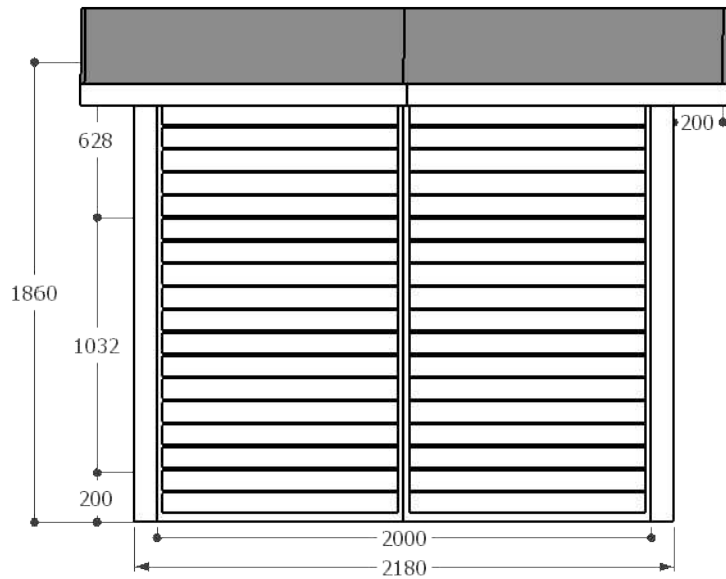

Front view

Side view

Pulpetti roskakatos
1 x 2 m

Isometric view

Rear view

M 1/32